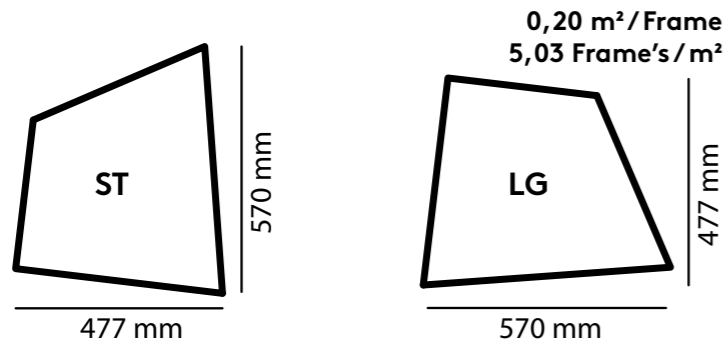

Frame.

Versatile character.

Classic tiles with straight corners? I'm squarely opposed to that.
Pick me and break the mold.
My lines add depth and perspective to your floor.
Linear and organic at the same time. That's me!

Frame.

inspiration.

- color combination: 2 or more
* the use of only 1 color is not possible here because you would not see any difference in color.

- color combination: 1 color or more

- color combination: 2 or more
* the use of only 1 color is not possible here because you would not see any difference in color.